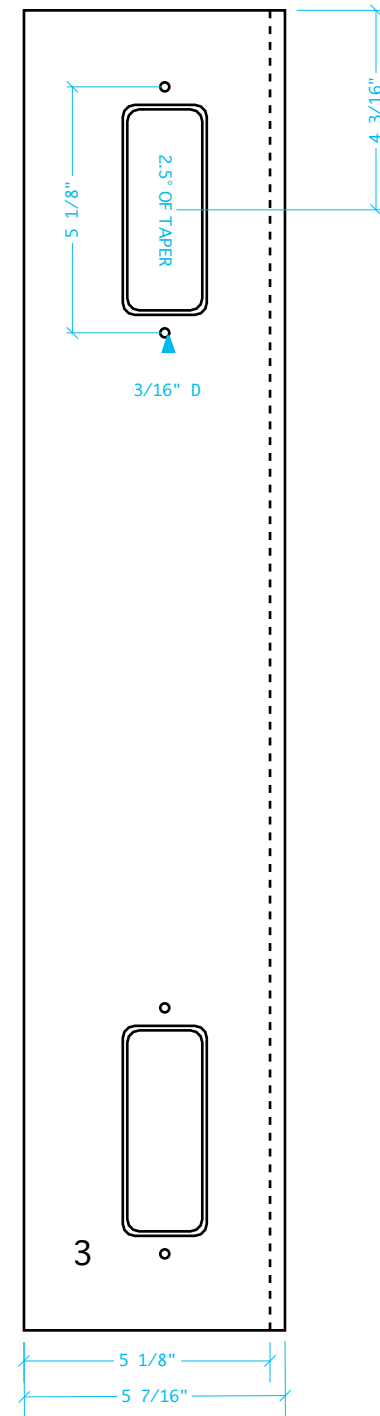

birch ply,  
laminates 1, 2 & 3  
outer side before  
cutting  
4 is plain

MARQUEE BOX  
scale 1/4" = 1"

COWBOY ARCADE