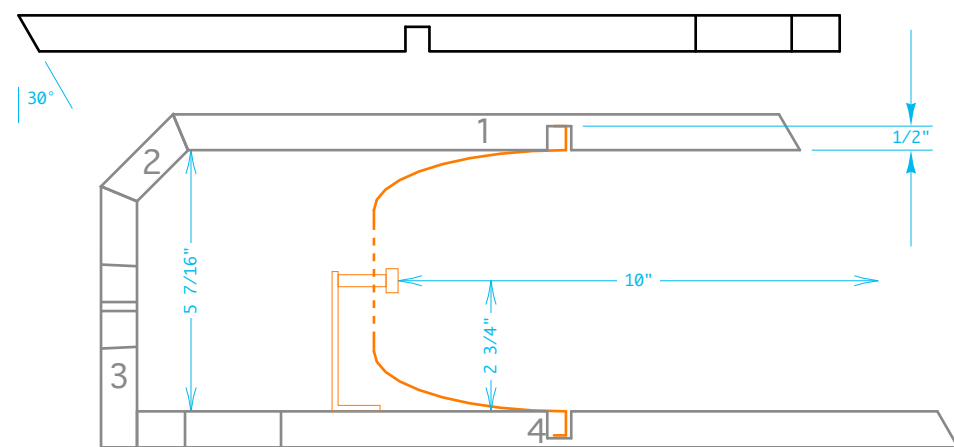

birch ply,  
laminates 1, 2 & 3  
outer side before  
cutting  
4 is plain

MARQUEE BOX  
scale 1/4" = 1"

COWBOY ARCADE