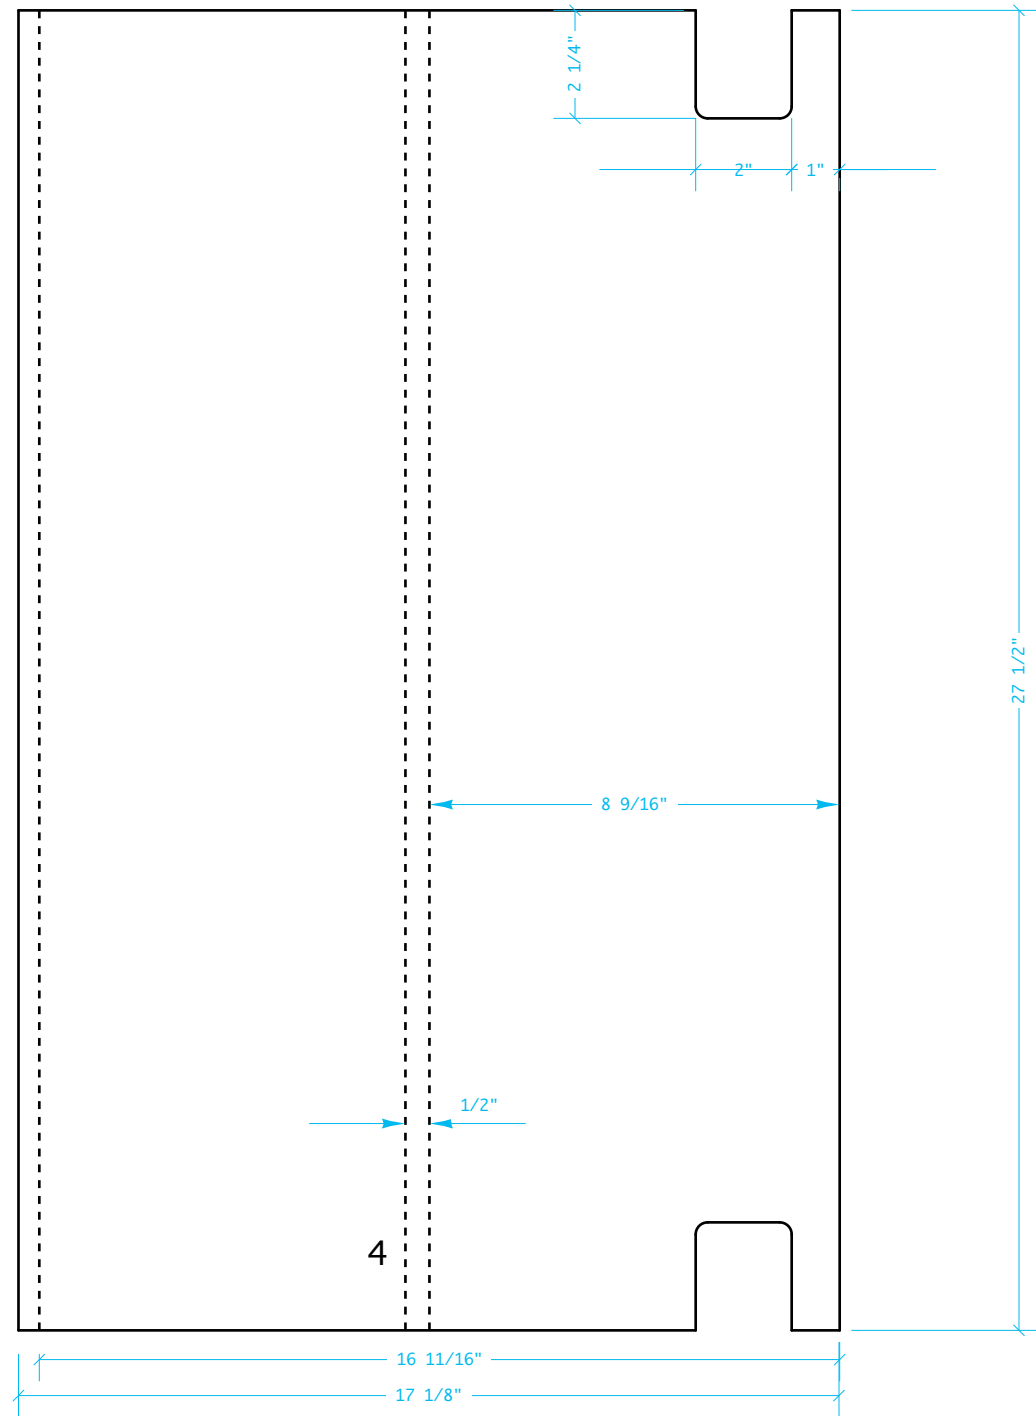

birch ply,  
laminates 1, 2 & 3  
outer side before  
cutting  
4 is plain

MARQUEE BOX  
scale 1/4" = 1"

COWBOY ARCADE