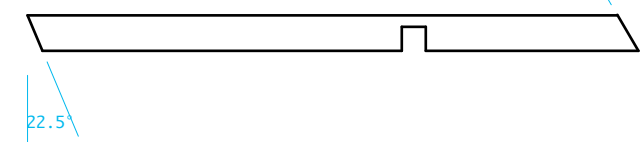

birch ply,  
laminates 1, 2 & 3  
outer side before  
cutting  
4 is plain

MARQUEE BOX  
scale 1/4" = 1"

COWBOY ARCADE