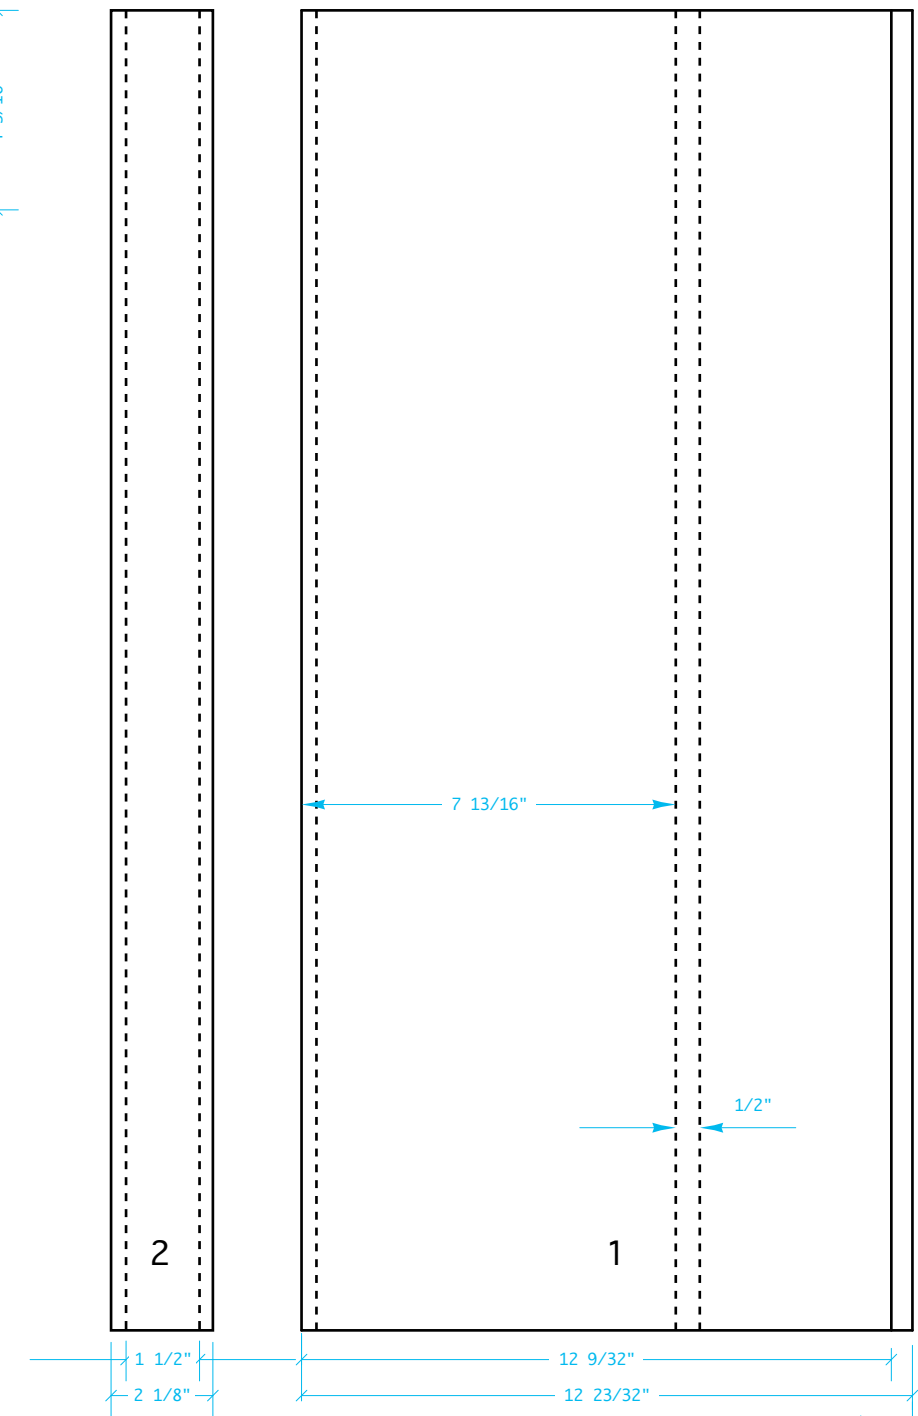

birch ply,  
laminates 1, 2 & 3  
outer side before  
cutting  
4 is plain

MARQUEE BOX  
scale 1/4" = 1"

COWBOY ARCADE