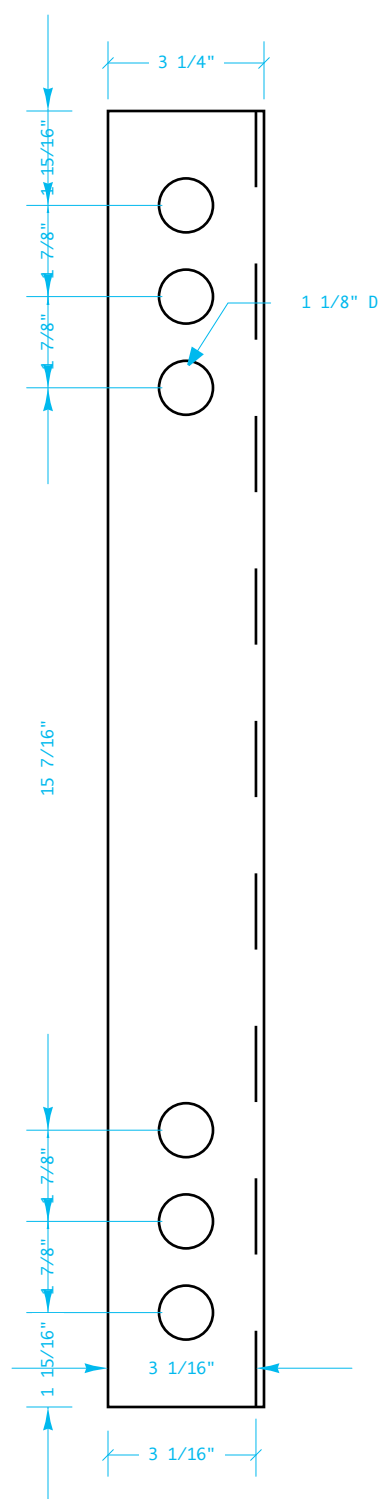

SPEAKER PANEL
aluminum perf

ADMIN PANEL
birch ply, laminate before cutting

TOP

MIDDLE

BOTTOM

FRONT PANELS

scale 1/4" = 1"

COWBOY ARCADE