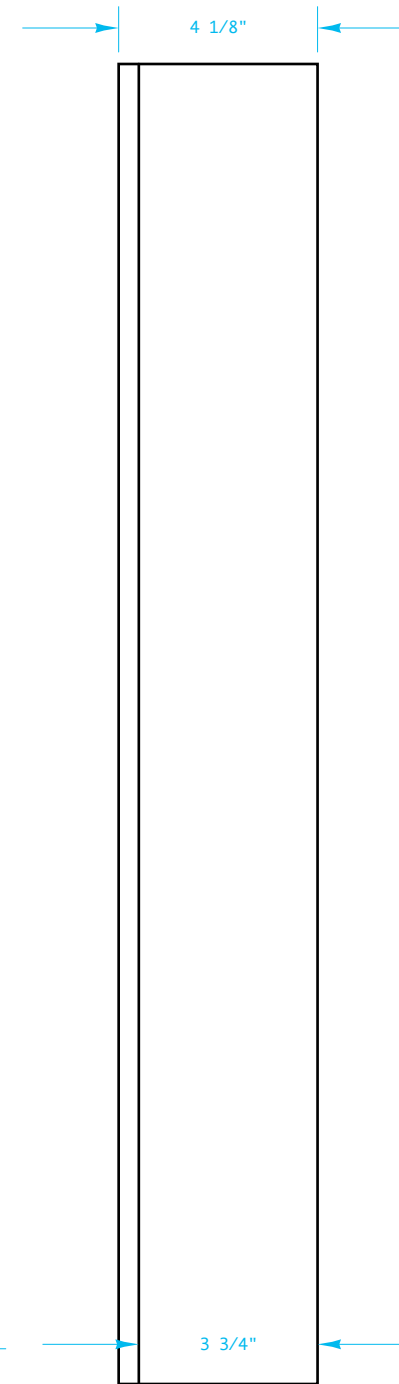

SPEAKER PANEL
aluminum perf

ADMIN PANEL
birch ply, laminate before cutting

TOP

MIDDLE

BOTTOM

FRONT PANELS

scale 1/4" = 1"

COWBOY ARCADE