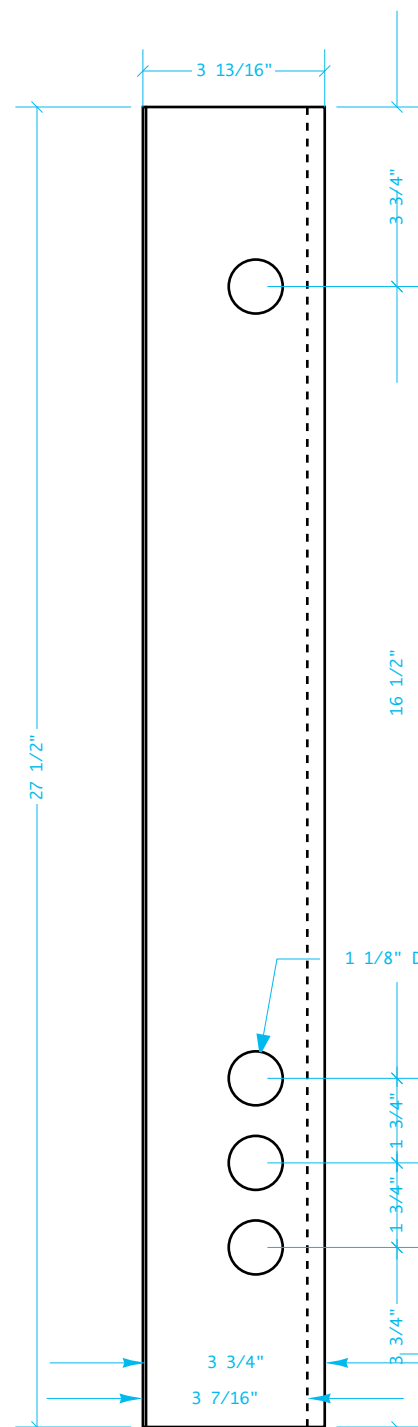

SPEAKER PANEL
aluminum perf

ADMIN PANEL
birch ply, laminate before cutting

TOP

MIDDLE

BOTTOM

FRONT PANELS

scale 1/4" = 1"

COWBOY ARCADE