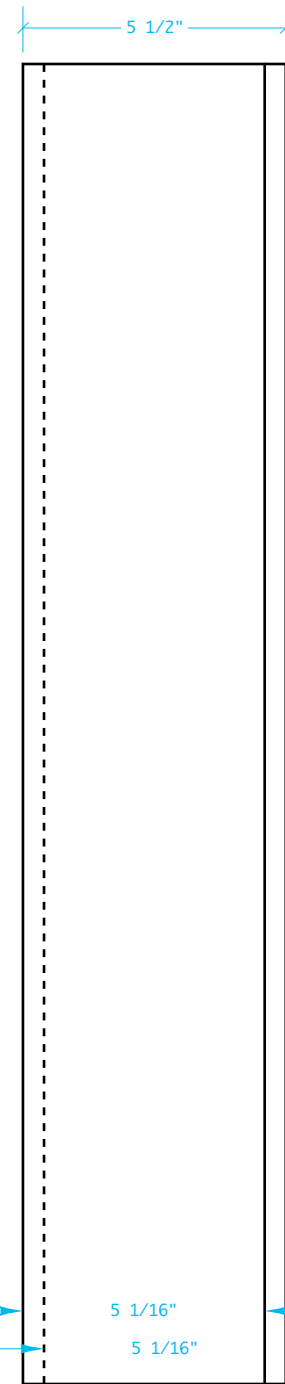

SPEAKER PANEL
aluminum perf

ADMIN PANEL
birch ply, laminate before cutting

TOP

MIDDLE

BOTTOM

FRONT PANELS

scale 1/4" = 1"

COWBOY ARCADE