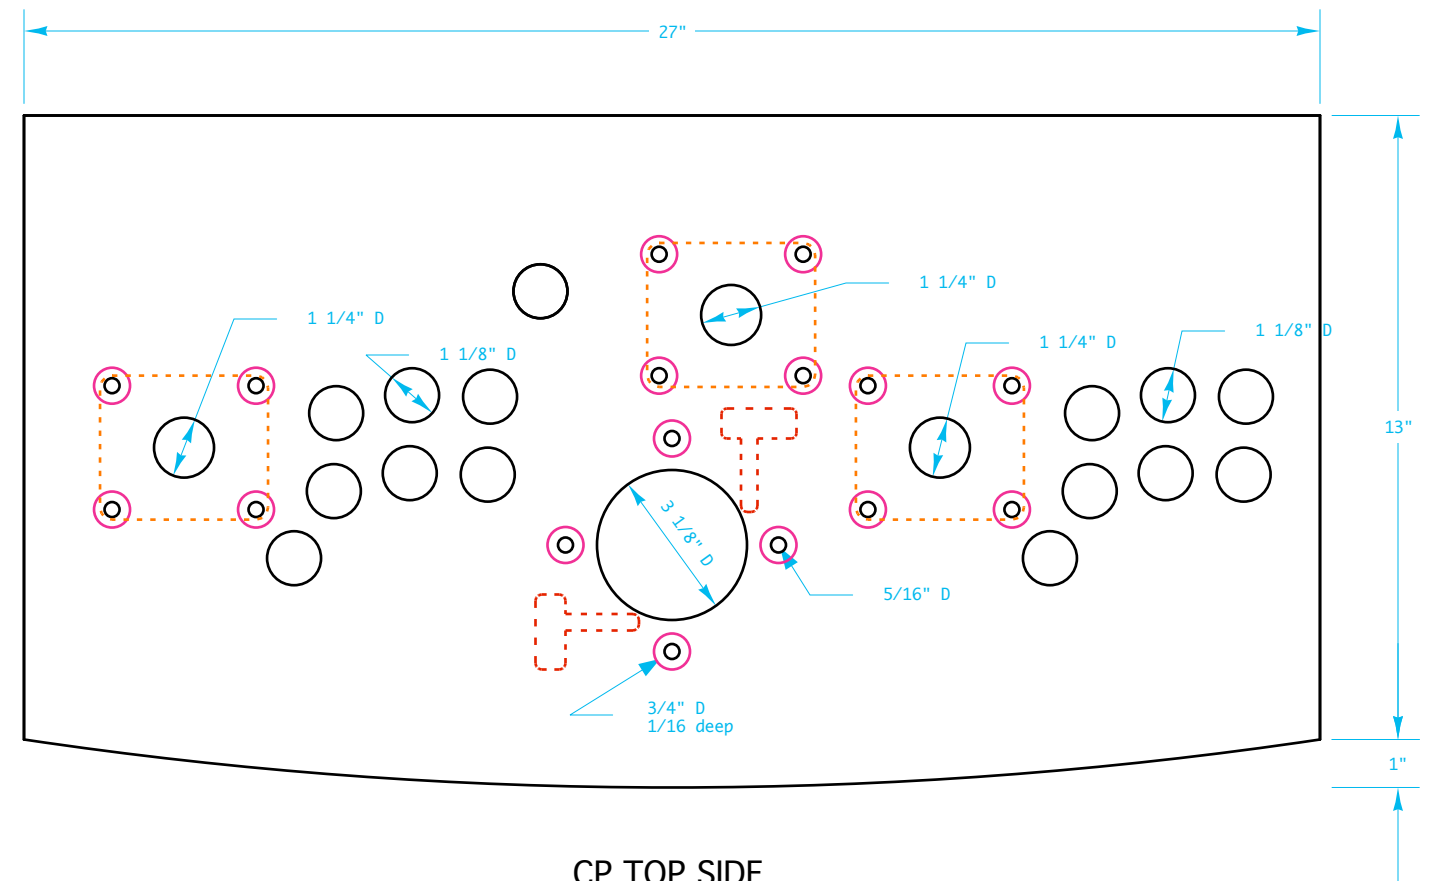

CP BOTTOM SIDE
raw

CP TOP SIDE
laminated

CONTROL PANEL
scale 1/4" = 1"

COWBOY ARCADE